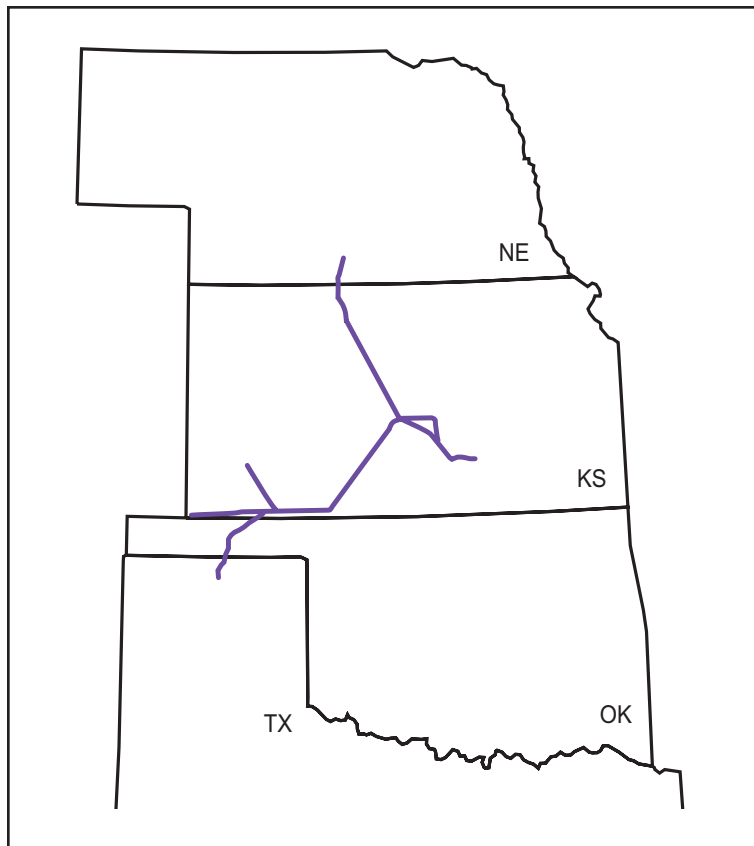

COMMITMENT TO SAFETY, HEALTH & ENVIRONMENT

Jayhawk Pipeline's highest priority is the transportation of crude oil in a reliable, safe and environmentally friendly manner. Jayhawk is dedicated to these goals and follows all applicable pipeline rules and regulations. Ensuring the mechanical integrity of its pipeline system is an important ingredient toward accomplishing those goals.

To this end, Jayhawk has created and implemented a comprehensive pipeline

Integrity Management Plan (IMP), Damage Prevention Plan (DP), Spill Response Plan (SRP), and Public Awareness Program (PAP). Through these efforts, the operator will enhance public safety, further protect the environment, and reduce the risk of third-party damage to the pipeline system. The company and its management provide the needed support, resources, and funding required to accomplish these goals. For additional information, contact Jayhawk Pipeline, L.L.C.

EMERGENCY CONTACT:
1-888-542-9575

PRODUCTS/DOT GUIDEBOOK ID#/GUIDE#:
Crude Oil 1267/3494 128/131

**NEBRASKA
COUNTIES OF OPERATION:**

Harlan   Phelps

Changes may occur. Contact the operator to discuss their pipeline systems and areas of operation.

JAYHAWK PIPELINE SYTEM MAP

WARNING
PETROLEUM PIPELINE
BEFORE EXCAVATING OR IN AN EMERGENCY CALL:
JAYHAWK PIPELINE, L.L.C.
McPHERSON, KANSAS
1-888-542-9575

AVISO
PETROLEO OLEDUCTO
ANTES DE EXCAVAR O EN CASO DE EMERGENCIA LLAMAR:
JAYHAWK PIPELINE, L.L.C.
McPHERSON, KANSAS
1-888-542-9575

WARNING
PETROLEUM PIPELINE
BEFORE EXCAVATING OR IN EMERGENCY
JAYHAWK PIPELINE L.L.C.
McPHERSON, KANSAS
1-888-542-9575