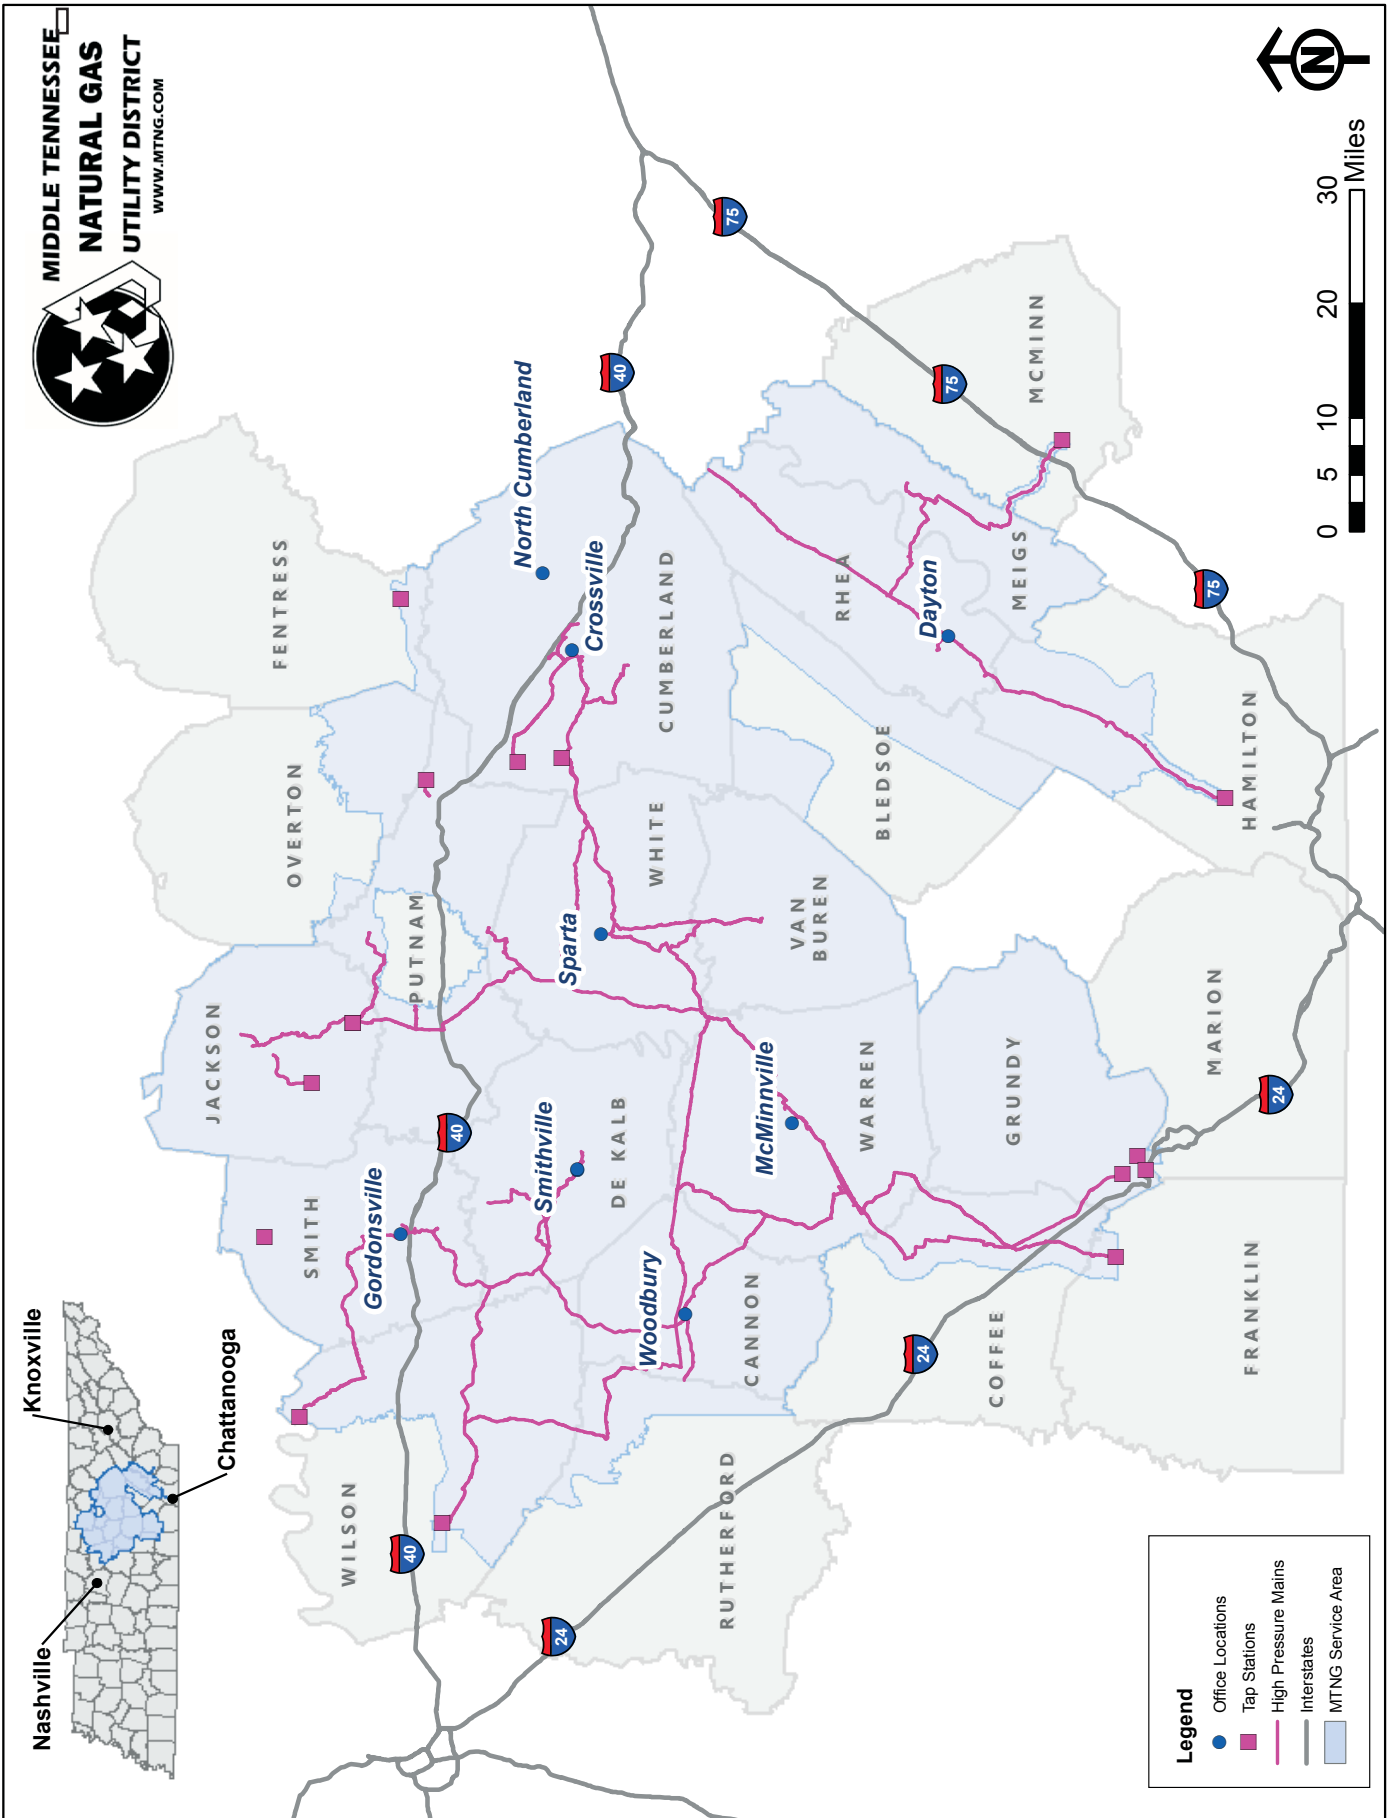

- Carthage
- Hickman
- New Middleton
- Sykes
- Rome

Wilson County, TN

- Centerville
- Philadelphia
- Tuckers Crossroads
- Gladeville
- Cherry Valley
- Shop Springs
- Watertown
- Cottage Home
- Taylorsville
- Bellwood

Grundy County, TN

- Pelham
- Monteagle
- Mountview
- Tracy City

Franklin County, TN

- Oak Grove

Marion County, TN

- Monteagle

Warren County, TN

- Campaign
- McMinnville
- Smartt
- Green Hill
- Centertown
- Morrison
- Viola
- Dibrell
- Rock Island
- Irving College

- Cummingsville
- Spencer

White County, TN

- Cassville
- Bakers Crossroads
- Bon DeCroft
- Ravenscroft
- De Rossett
- Burgess Falls
- Old Zion
- Sparta
- Doyle
- Bon Air
- Quebeck
- Walling

Jackson County, TN

Rutherford County, TN

- Readyville
- Lascassas
- Milton
- Lofton

Legend

- Office Locations
- Tap Stations
- High Pressure Mains
- Interstates
- MTNG Service Area