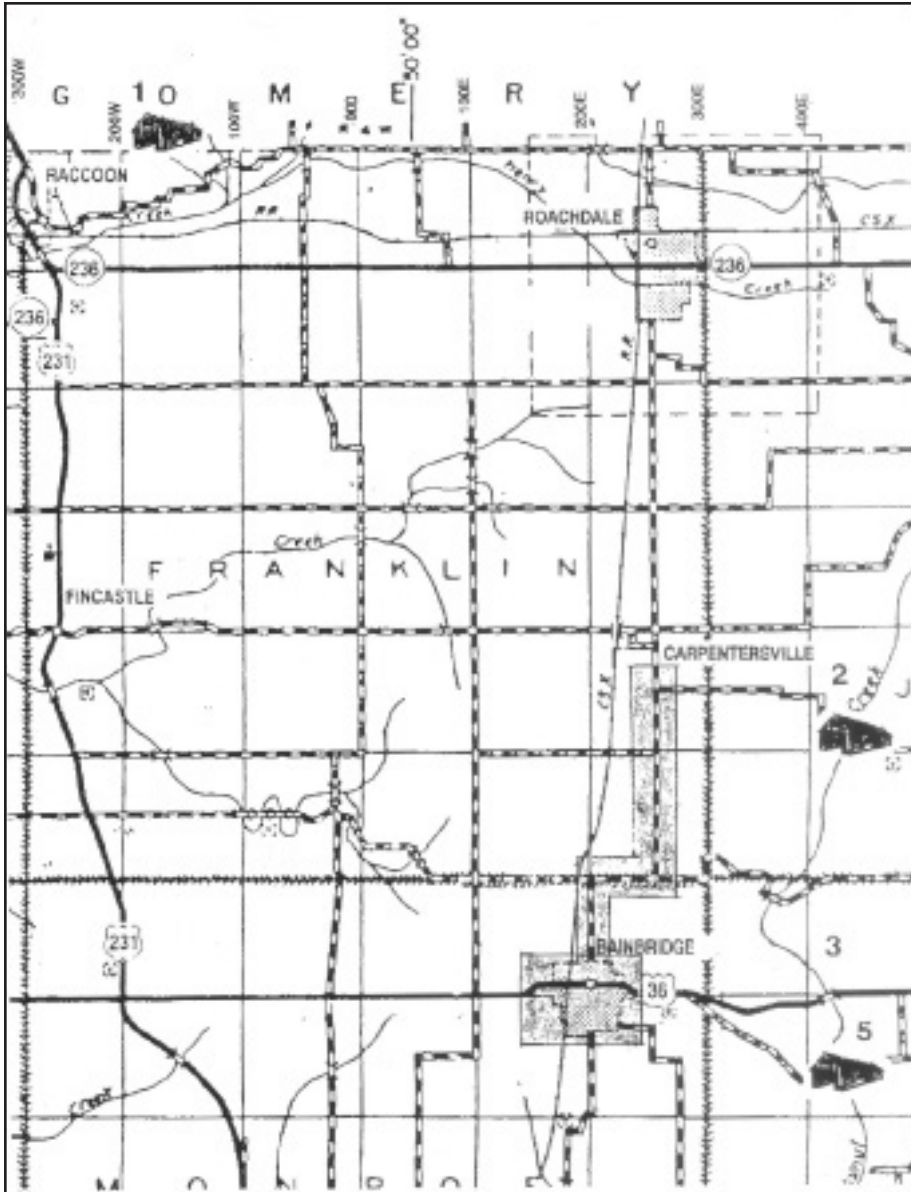

Nolan Ensor
201 Grant Ave.
Bainbridge, IN 46105
Phone: (765) 522-6238

EMERGENCY CONTACT:
1-765-522-6238

PRODUCTS/DOT GUIDEBOOK ID#/GUIDE#:
Natural Gas 1971 115

**INDIANA
COUNTIES OF OPERATION:**

Putnam

Changes may occur. Contact the operator to discuss their pipeline systems and areas of operation.