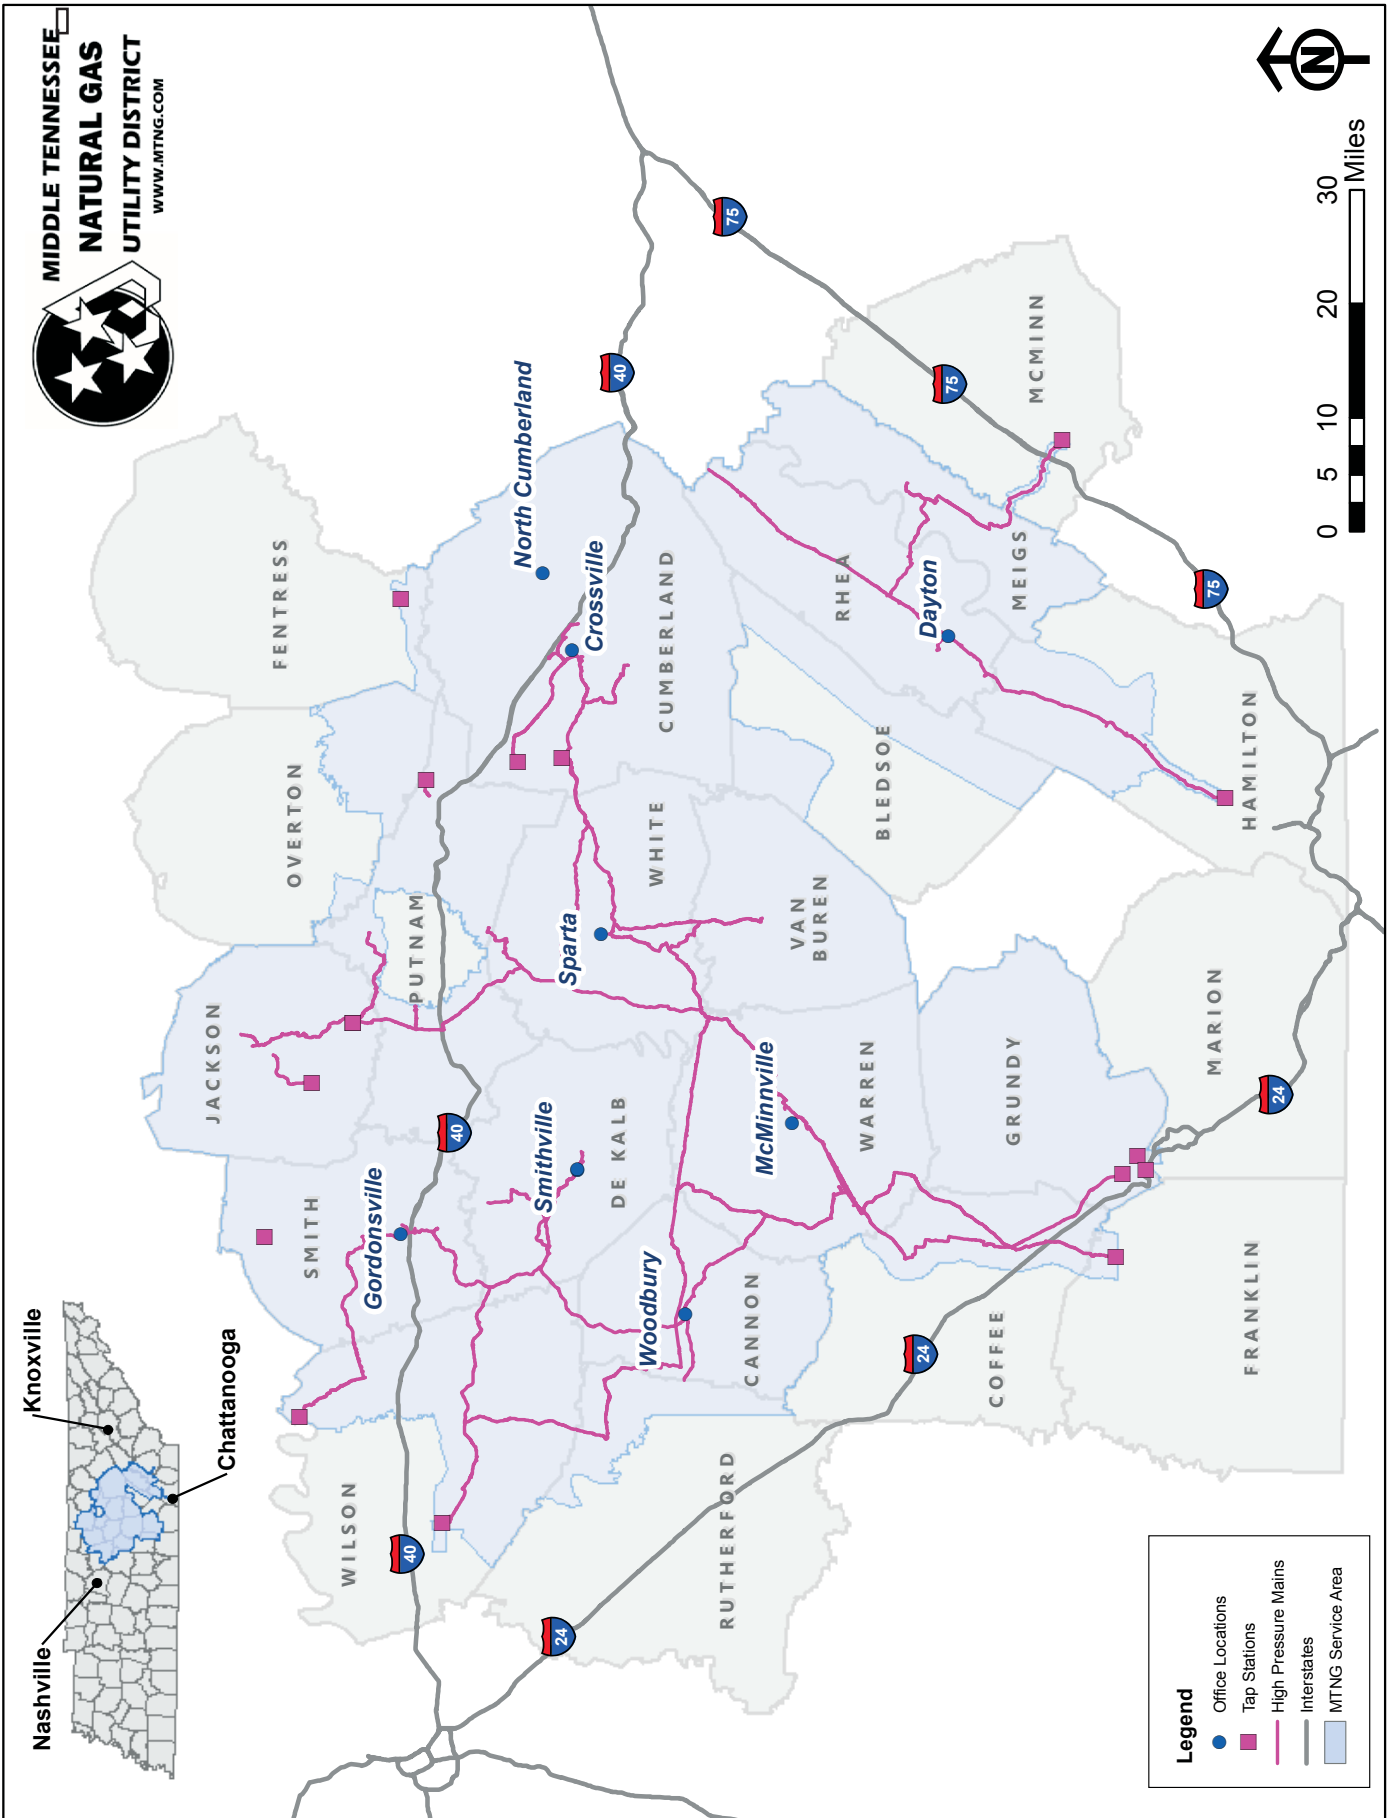

*Changes may occur. Contact the operator to discuss their pipeline systems and areas of operation.*

**Smith County, TN**

- Brush Creek
- Carthage
- Defeated
- Dixon Springs
- Gordonsville
- Hickman
- Lancaster
- Monoville
- New Middleton
- Pleasant Shade
- Riddleton
- Rock City
- Rome
- South Carthage
- Sykes

- Oak Grove

**Cannon County, TN**

- Auburntown
- Bluewing
- Bradyville
- Centerhill
- Culpepper
- Curlee
- Gassaway
- Hollow Springs
- Sheybogn
- Short Mountain
- Woodbury
- Woodland

**Grundy County, TN**

**Jackson County, TN**  
 • Gainesboro  
 • Union Hill

**Rutherford County, TN**

- Lascassas
- Lofton
- Milton
- Readyville

**Overton County, TN**  
 • Center Grove  
 • Obey City

**Putnam County, TN**  
 • Baxter  
 • Bloomington Springs  
 • Boma  
 • Ditty  
 • Double Springs  
 • Monterey

**Van Buren County, TN**  
 • Cummingsville  
 • Spencer

**Legend**

- Office Locations
- Tap Stations
- High Pressure Mains
- Interstates
- MTNG Service Area