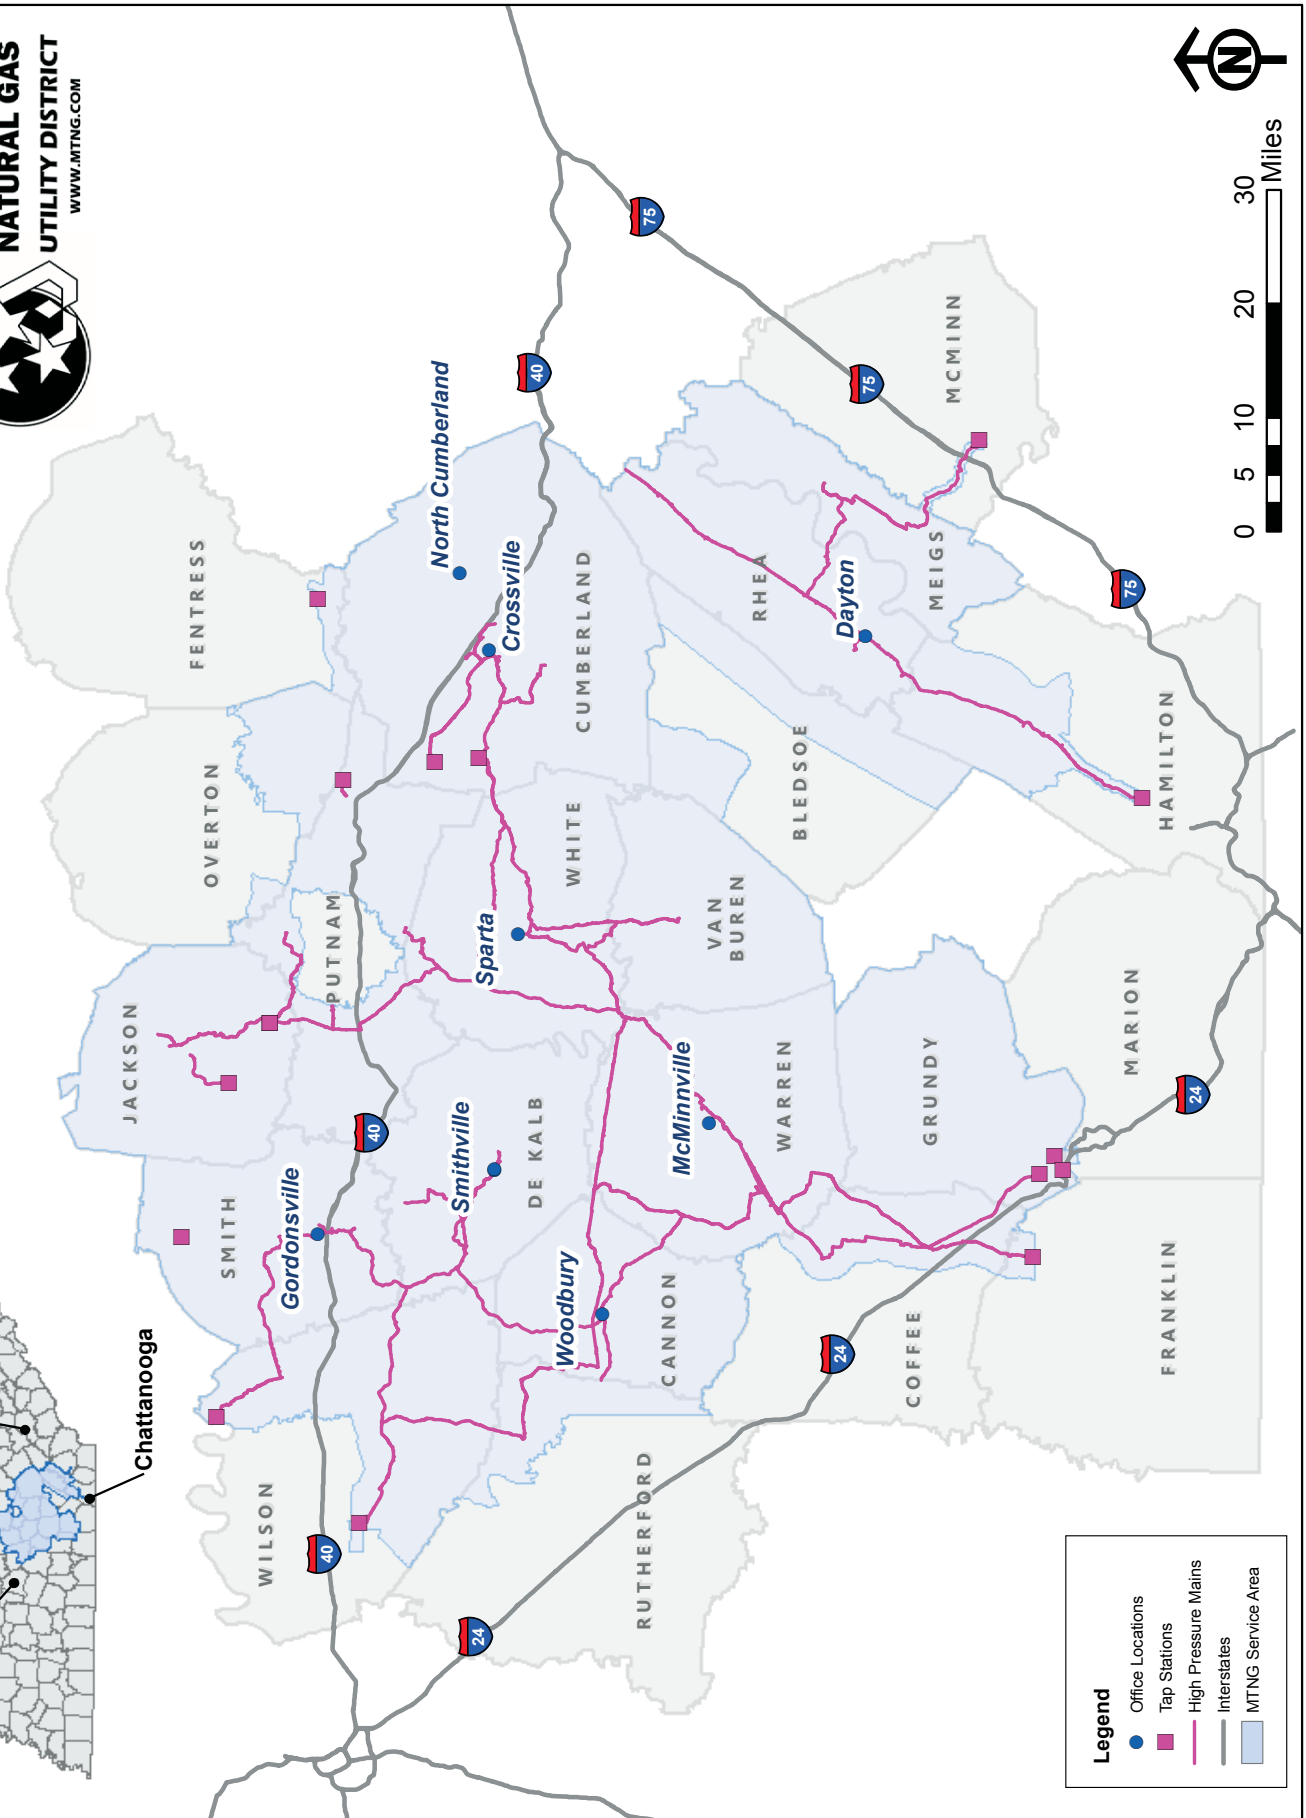

Changes may occur. Contact the operator to discuss their pipeline systems and areas of operation.

Smith County, TN

- Lancaster
- Monoville
- New Middleton
- Pleasant Shade
- Riddleton
- Rock City
- Rome
- South Carthage
- Sykes

Jackson County, TN

- Gainesboro
- Union Hill

Overton County, TN

- Center Grove
- Obey City

Putnam County, TN

- Baxter
- Bloomington Springs
- Boma
- Ditty
- Double Springs
- Monterey

Van Buren County, TN

- Cummingsville
- Spencer

Cannon County, TN

- Auburntown
- Bluewing
- Bradyville
- Centerhill
- Culpepper
- Curlee
- Gassaway
- Hollow Springs
- Sheybogn
- Short Mountain
- Woodbury
- Woodland

Rutherford County, TN

- Lascassas
- Lofton
- Milton
- Readyville

Legend

- Office Locations
- Tap Stations
- High Pressure Mains
- Interstates
- MTNG Service Area